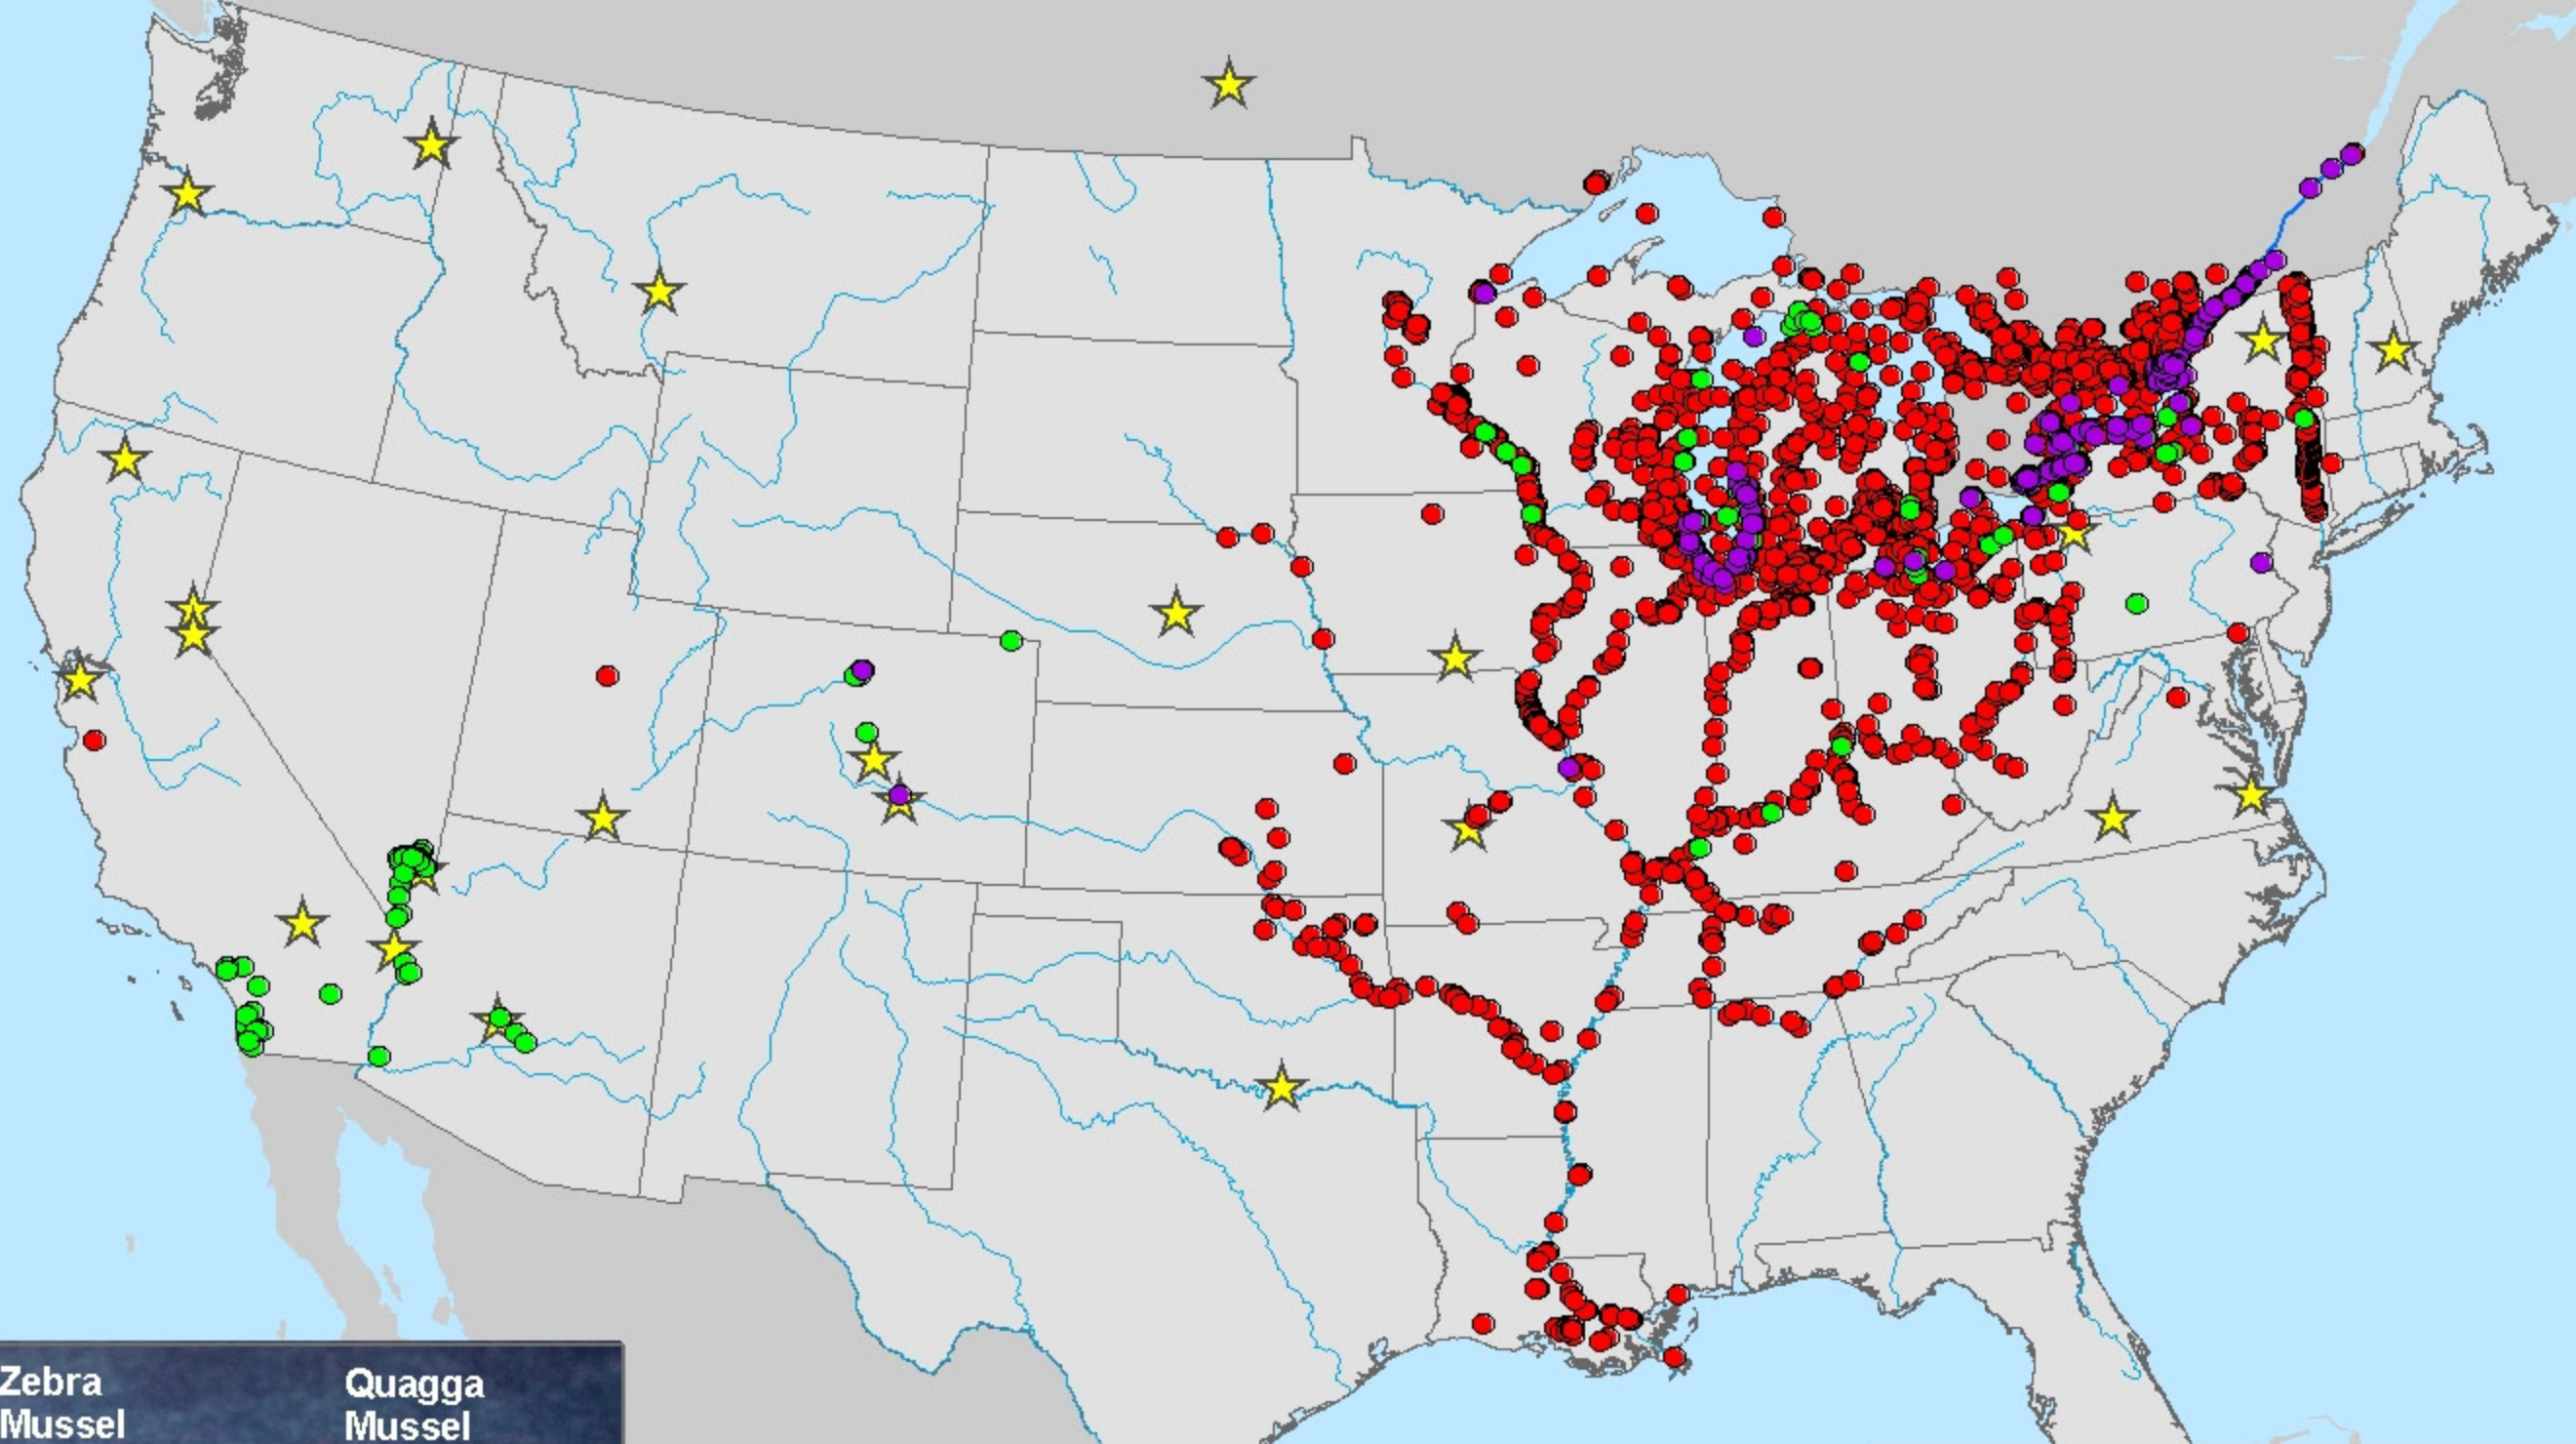

### Zebra and Quagga Mussel Sightings Distribution

*Dreissena polymorpha* and *D. rostriformis bugensis*

- Zebra mussel occurrences
- Quagga mussel occurrences
- Both species present
- ★ Mussels trailed overland on boat hulls